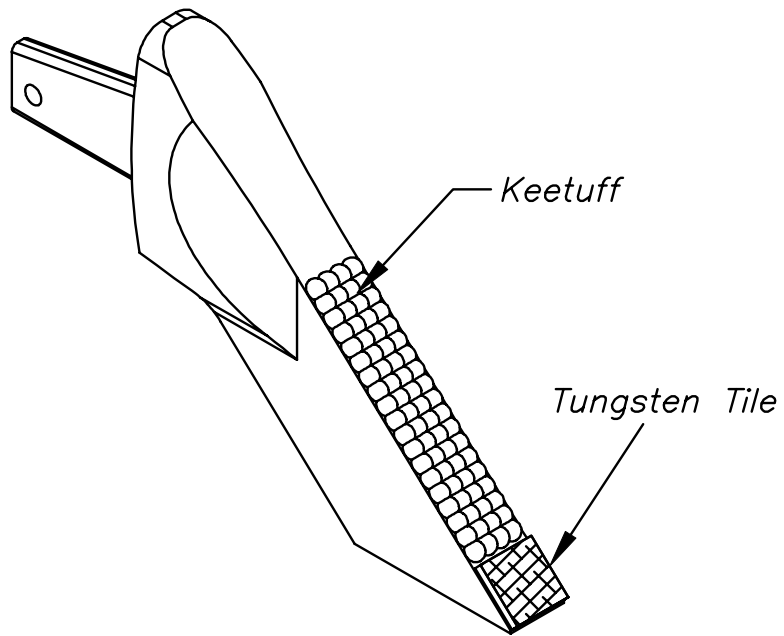

KEECH CASTINGS AUSTRALIA PTY LIMITED

Casting only

DDP18WL

Keetuff

Tungsten Tile

DDP18WLT

DATA SHEET No.

AGRICULTURAL DIVISION

DATE: 21.9.99

DRAWN: AEH

AG-003

DDP18WL
Long Series Points